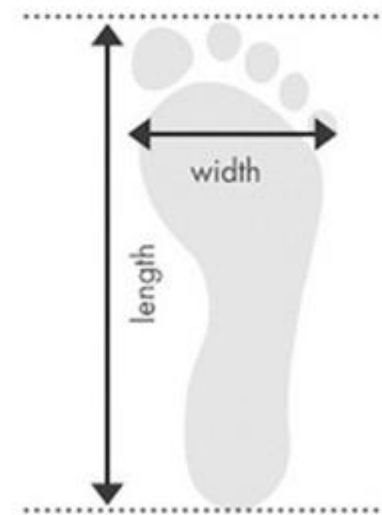

# Size Chart

Length(cm)	22.5	23	23.5	24	24.5	25	25.5	26	26.5
Length(inch)	8.9	9.1	9.3	9.4	9.6	9.8	10.0	10.2	10.4
CN	35	36	37	38	39	40	41	42	43
US	4.5	5	6	7	7.5	8	9	10	11
UK	2.5	3	4	5	5.5	6.5	7	8	8.5
EU	35	36	37	38	39	40	41	42	43

According to the foot length is the most accurate way to find the right size.